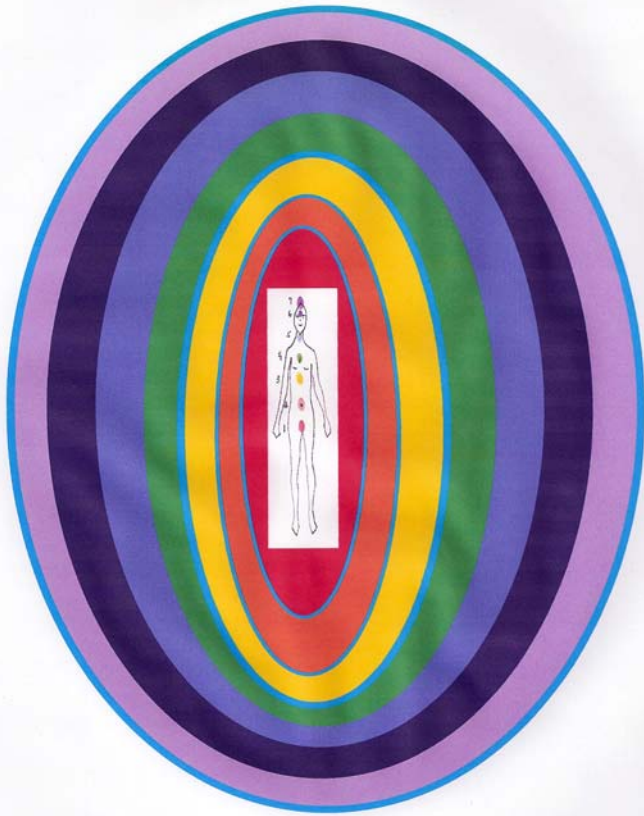

THE SUBTLE HUMAN ENERGY FIELDS

Every human body is surrounded by energy fields, called the subtle anatomy, the aura, or the electromagnetic field. This aura of energy fields is composed of 7 major layers, which interpenetrate each other. Although shown below as unique & individual layers, they can in fact mesh with each other, more often like a grid, a fluid force field or a patchwork quilt. The energy fields are represented below in colors, for ease of analysis; the auras are not in actuality the specific colors noted below. The first 3 layers closest to the physical body metabolize energies and are most closely related to the physical world. The fourth layer, similar to the fourth chakra, is the bridge through which the higher layers of energy must pass and be transformed into the lower physical energies. Each layer cascades down, impacting the layer(s) below it. The density and width of each layer will vary by individual & model, and will fluctuate. Some models do associate each layer with each chakra and its relative function.

1st layer (Red) = Etheric Body, is the closest layer to the physical body, is the blueprint for the physical body & is an energetic form which underlies and energizes all aspects of the physical body. It contains a structure, like an energy matrix, or holographic energy template, which shapes and anchors the physical body. The outline of the physical body is incorporated into this layer. The physical body cannot exist without this layer. The etheric body is connected to the physical body through the chakras and meridians, which are contained in this layer. Extends one quarter to 2 inches from the body, or up to 1 foot, and pulsates 15-20 cycles per minute.